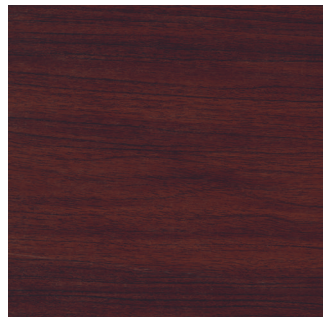

Timber Coat™ for Roll-A-Door®

Now you can create the look of real timber on your Roll-A-Door®!

Roll-A-Door® in Timber Coat™ Macadamia Nutwood

Our Timber Coat™ finish captures the subtle woodgrain effects and tonings of timber to compliment the surrounding environment and enhance the look of your home.

Available on selected B&D Roll-A-Door® products

Japan Cherry

Macadamia Nutwood

Hickory Nutwood

Golden Oak

The Timber Coat™ steel colours shown here have been reproduced to represent actual product colours as accurately as possible. However, we recommend checking your chosen colour against a larger sample before purchasing as varying light conditions may affect colour tones.